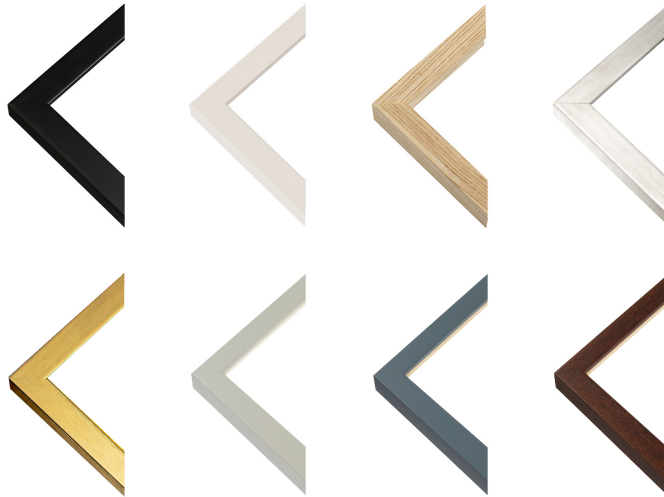

Perfect for displaying graphic illustrations, abstract art and typography designs, our glow in the dark paper benefits from a beautifully soft texture and a clean, matte finish, serving as a stunning work of art during the day and a glowing masterpiece when the lights go out.

Once printed, we'll hand frame your poster in the frame colour of your choice, before fitting it with a durable Perspex glaze. Choose between our handmade satin-laminated classic frame or box frame made from solid ash.

Features:

- Glow in the dark prints
- Luminous green-blue glow
- Choice of classic frame or box frame
- Black, white, natural, brown, gold or silver frame colour
- Durable Perspex glaze
- Available in sizes 4x6" to 40x40"
- Delivered ready to hang

Texture: Softly textured with an etching paper surface

Finish: Matt

Whiteness: Natural white

SKU prefix: FRA-CLA-GITD

Manufacturing time:	72h
Manufacturing locations:	 UK  EU
Sizes:	4x6" to 40x40"
Product materials:	Fine art paper, Wood, Perspex
Frames:	Black, White, Natural, Antique Silver, Antique Gold, Light Grey, Dark Grey, Brown